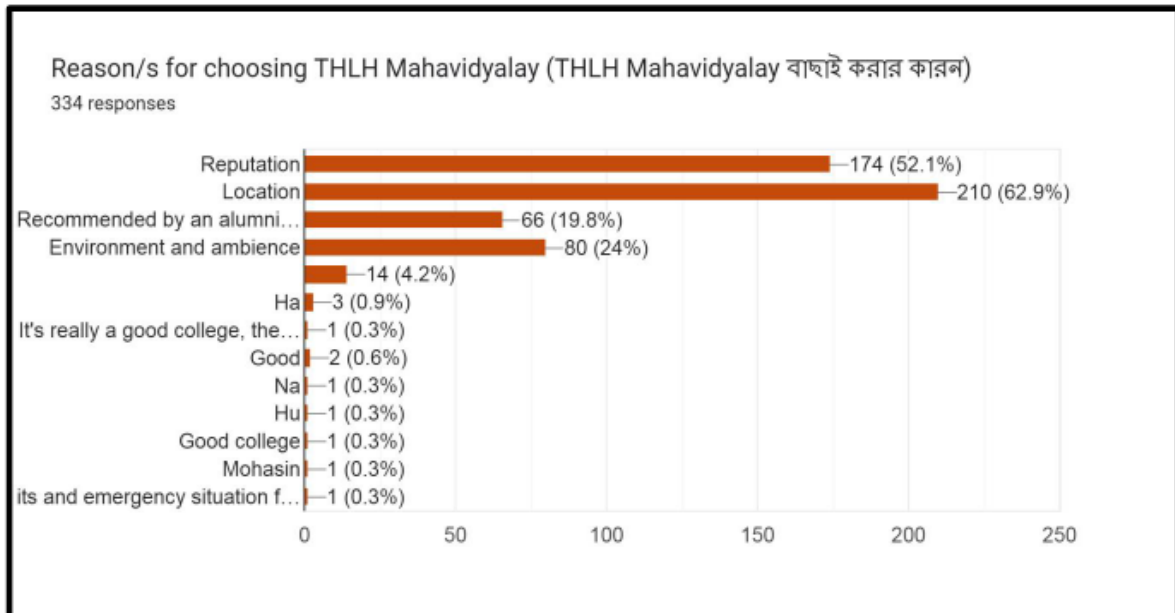

Students Satisfaction Survey Turku Hansda Lapsa Hemram Mahavidyalay Session-2023-2024

Fig. Reasons for choosing the college

Fig. Feedback related to the college

Fig. Feedback related to the teachers' performance

Fig. Recommendation for studying in the college

Suman
Dr Suman Mukherjee
 Teacher-in-Charge
 Turkey Hansasda Lapsa Henram Mahavidyalaya
 Mallarpur, Birbhum-731216