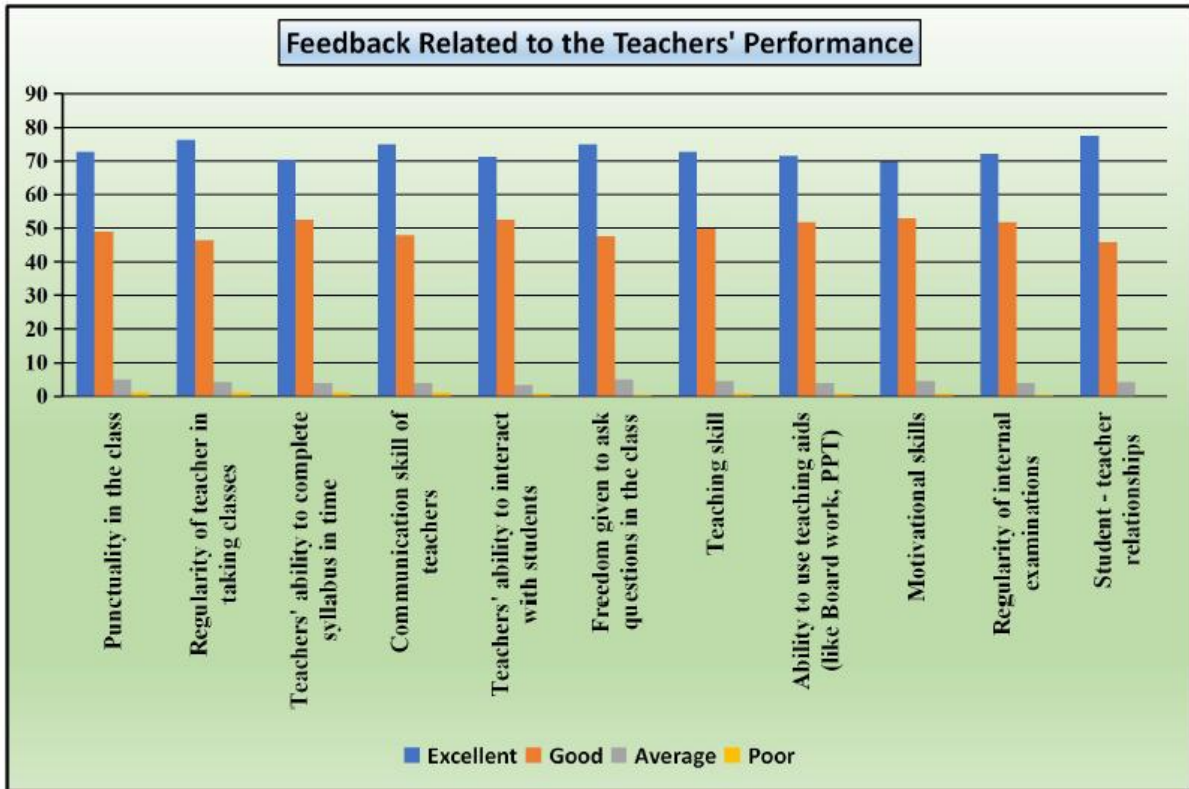

Students Satisfaction Survey Turku Hansda Lapsa Hemram Mahavidyalay Session-2023-2024

Fig. Reasons for choosing the college

Fig. Feedback related to the college

Fig. Feedback related to the teachers' performance