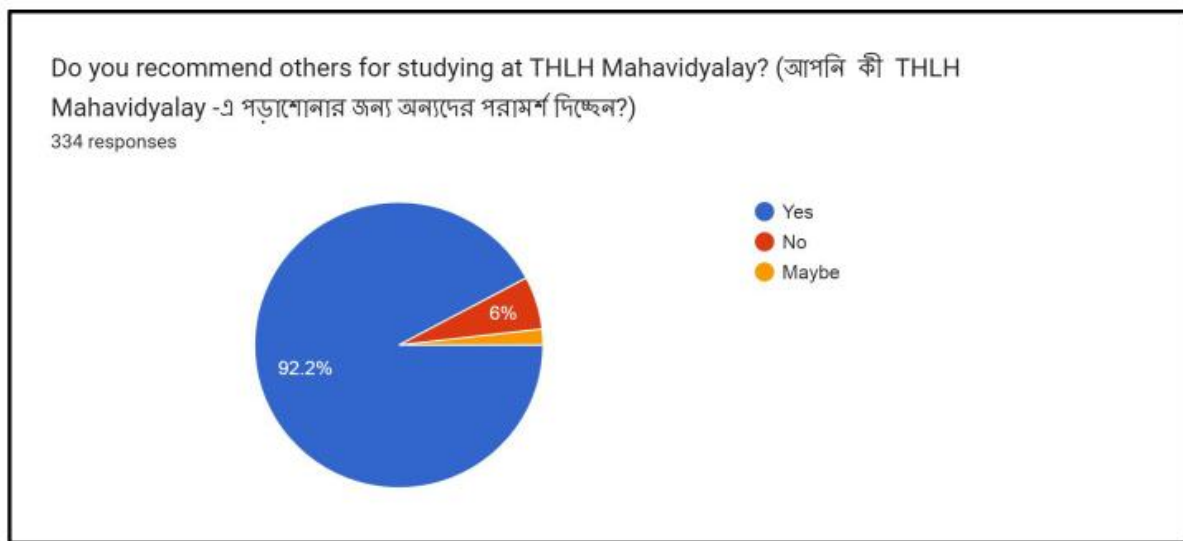

Students Satisfaction Survey Turku Hansda Lapsa Hemram Mahavidyalay Session-2023-2024

Fig. Reasons for choosing the college

Fig. Feedback related to the college

Fig. Feedback related to the teachers' performance